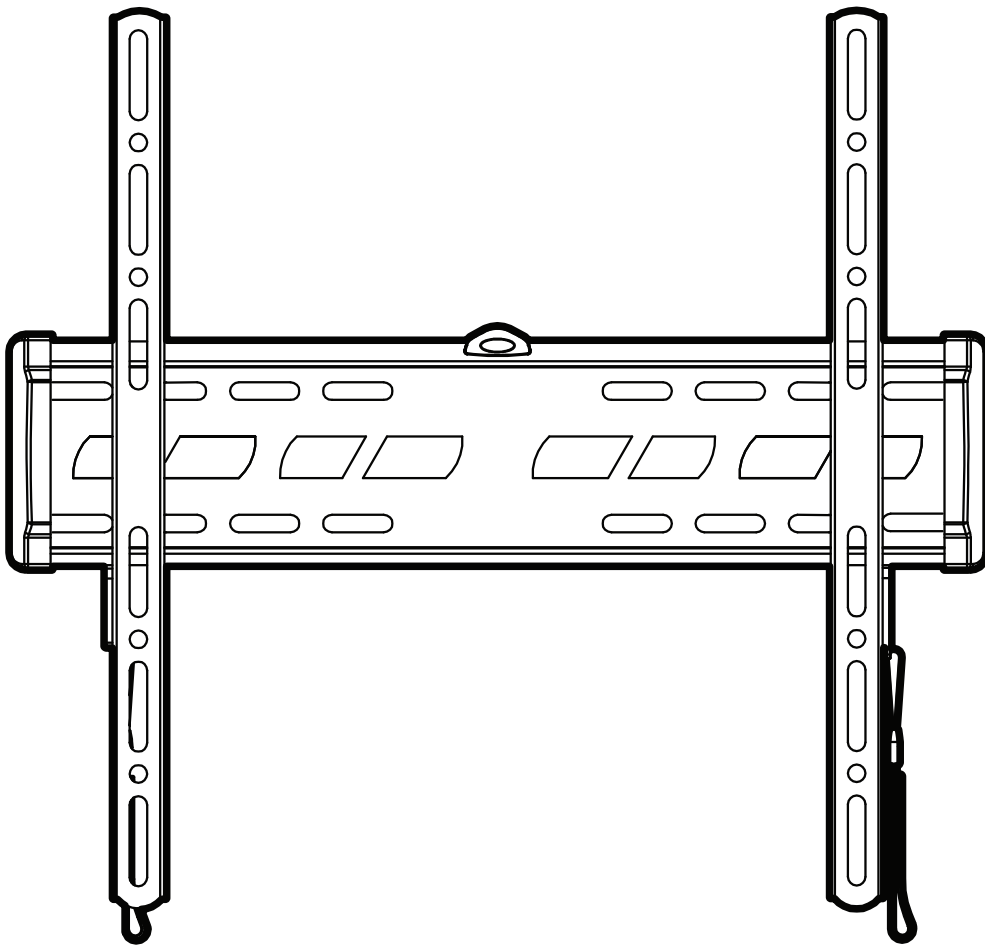

Product Name: TWM402

Art number: 402215

TECHLINK™

TECHLINK , A Division Of Tapehand Ltd.
Units 7 and 8 Bat and Ball Enterprise Centre
Bat and Ball Road
Sevenoaks
Kent
United Kingdom
TN14 5LJ

(UK)Free Phone 0800 634 2699
(US)Toll Free (844) 499-1159